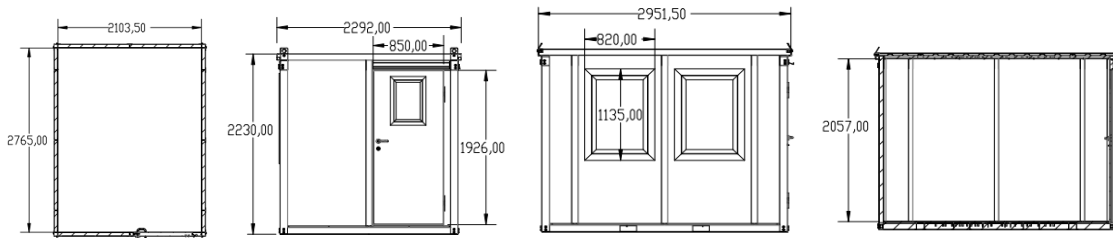

## 3M OFFICE UNIT

PRODUCT SPECIFICATIONS	
EXTERIOR LENGTH(mm)	2951
EXTERIOR WIDTH(mm)	2292
EXTERIOR HEIGHT(mm)	2230
INTERIOR LENGTH(mm)	2765
INTERIOR WIDTH(mm)	2103.5
INTERIOR HEIGHT(mm)	2057
DOOR HEIGHT(mm)	1926
DOOR WIDTH(mm)	850
SQUARE METERS(m <sup>2</sup> )	5.82
CUBIC METERS(m <sup>3</sup> )	11.964
FLOOR TYPE	MARINE PLYWOOD

## PACKAGE DETAIL

FLAT PACK DIMENSIONS	
LENGHT(mm)	2951
WIDTH(mm)	2292
HEIGHT(mm)	472
WEIGHT(kg)	773.3
STACK SPECIFICATIONS	
TRANSPORTATION	40 FT HC
STACK QUANTITY	5
LENGHT(mm)	2951
WIDTH(mm)	2292
HEIGHT(mm)	2410
WEIGHT(kg)	3986