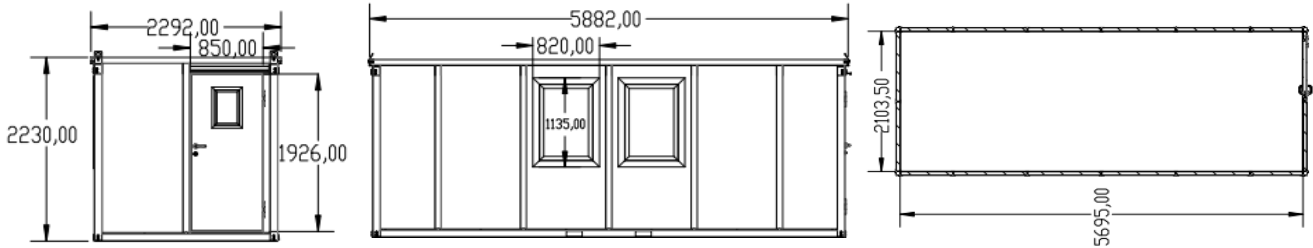

## 6M OFFICE UNIT

PRODUCT SPECIFICATIONS	
EXTERIOR LENGTH(mm)	5882
EXTERIOR WIDTH(mm)	2292
EXTERIOR HEIGHT(mm)	2230
INTERIOR LENGTH(mm)	5695
INTERIOR WIDTH(mm)	2103.5
INTERIOR HEIGHT(mm)	1926
DOOR HEIGHT(mm)	1926
DOOR WIDTH(mm)	850
SQUARE METERS(m <sup>2</sup> )	11.98
CUBIC METERS(m <sup>3</sup> )	26.714

## PACKAGE DETAIL

FLAT PACK DIMENSIONS	
LENGTH(in)	5882
WIDTH(in)	2292
HEIGHT(in)	
WEIGHT(lbs)	
STACK SPECIFICATIONS	
TRANSPORTATION	MEGA TRUCK
STACK QUANTITY	7
LENGTH(in)	
WIDTH(in)	
HEIGHT(in)	
WEIGHT(lbs)	