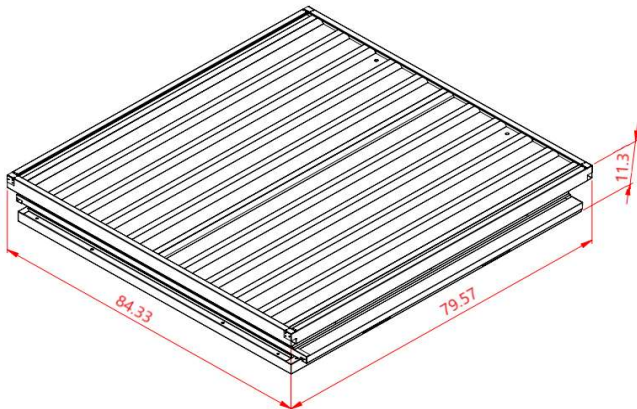

3M SINGLE DOOR STORAGE CONTAINER

PRODUCT SPECIFICATIONS	
EXTERIOR LENGTH(in)	84.33
EXTERIOR WIDTH(in)	79.57
EXTERIOR HEIGHT(in)	81.34
INTERIOR LENGTH(in)	77.76
INTERIOR WIDTH(in)	73.19
INTERIOR HEIGHT(in)	76.4
HEIGHT(in)	74.7
WIDTH(in)	49.3
FORK POCKET HEIGHT(in)	7.7
FORK POCKET WIDTH(in)	2.1
FLOOR HEIGHT(in)	3.06
FLOOR TYPE(in)	OSB-3
SQUARE FOOT(ft ²)	39.52
CUBIC FOOT(ft ³)	251.62
CAPACITIES	
SNOW LOAD(lbs/ft ²)	3686
WIND LOAD(lbs/ft ²)	3592
FLOOR CAPACITY(lbs/sqft)	51204

AVAILABLE COLOUR OPTIONS

PACKAGE DETAIL

FLAT PACK DIMENSIONS	
LENGTH(in)	84.33
WIDTH(in)	79.57
HEIGHT(in)	11.3
WEIGHT(lbs)	321.8
STACK SPECIFICATIONS	
TRANSPORTATION	40 FT HC
STACK QUANTITY	9
LENGTH(in)	79.57
WIDTH(in)	84.33
HEIGHT(in)	102
WEIGHT(lbs)	6580.7

AVAILABLE ACCESSORIES

SHELVING SYSTEM

SHELVING KIT COMPONENTS	
SHELF(pcs)	3
SHELF ARM(pcs)	6
UPRIGHTS(pcs)	2

3' SHELF	
Lenght(in)	39.38
Width(in)	1.38
Height(in)	19.7

7' SHELF	
Lenght(in)	75.12
Width(in)	1.38
Height(in)	19.7

10' SHELF	
Lenght(in)	107.1
Width(in)	1.38
Height(in)	19.7

RAMP

RAMP SPECIFICATIONS	
Lenght(in)	39.4
Width(in)	19.5
Weight(lbs)	44.1
Angle	9°