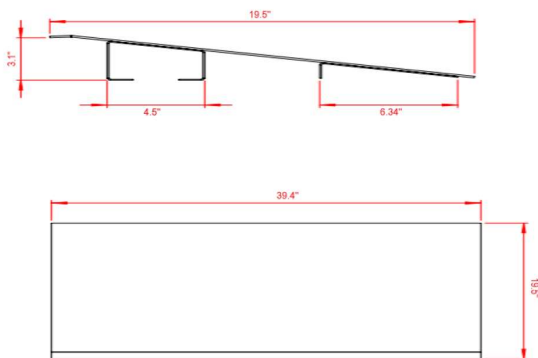

3M SINGLE DOOR STORAGE CONTAINER

PRODUCT SPECIFICATIONS	
EXTERIOR LENGTH(in)	84.33
EXTERIOR WIDTH(in)	79.57
EXTERIOR HEIGHT(in)	81.34
INTERIOR LENGTH(in)	77.76
INTERIOR WIDTH(in)	73.19
INTERIOR HEIGHT(in)	76.4
HEIGHT(in)	74.7
WIDTH(in)	49.3
FORK POCKET HEIGHT(in)	7.7
FORK POCKET WIDTH(in)	2.1
FLOOR HEIGHT(in)	3.06
FLOOR TYPE(in)	OSB-3
SQUARE FOOT(ft ²)	39.52
CUBIC FOOT(ft ³)	251.62
CAPACITIES	
SNOW LOAD(lbs/ft ²)	3686
WIND LOAD(lbs/ft ²)	3592
FLOOR CAPACITY(lbs/sqft)	51204

AVAILABLE COLOUR OPTIONS

PACKAGE DETAIL

FLAT PACK DIMENSIONS	
LENGTH(in)	84.33
WIDTH(in)	79.57
HEIGHT(in)	11.3
WEIGHT(lbs)	321.8
STACK SPECIFICATIONS	
TRANSPORTATION	40 FT HC
STACK QUANTITY	9
LENGTH(in)	79.57
WIDTH(in)	84.33
HEIGHT(in)	102
WEIGHT(lbs)	6580.7

AVAILABLE ACCESSORIES

SHELVING SYSTEM

SHELVING KIT COMPONENTS	
SHELF(pcs)	3
SHELF ARM(pcs)	6
UPRIGHTS(pcs)	2

3' SHELF	
Lenght(in)	39.38
Width(in)	1.38
Height(in)	19.7

7' SHELF	
Lenght(in)	75.12
Width(in)	1.38
Height(in)	19.7

10' SHELF	
Lenght(in)	107.1
Width(in)	1.38
Height(in)	19.7

RAMP

RAMP SPECIFICATIONS	
Lenght(in)	39.4
Width(in)	19.5
Weight(lbs)	44.1
Angle	9°