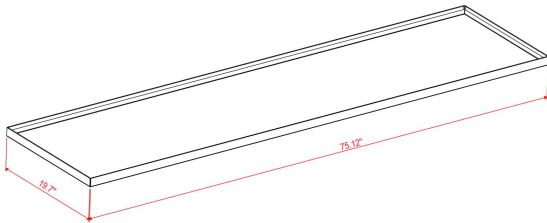

3M SINGLE DOOR STORAGE CONTAINER

PRODUCT SPECIFICATIONS	
EXTERIOR LENGTH(in)	84.33
EXTERIOR WIDTH(in)	79.57
EXTERIOR HEIGHT(in)	81.34
INTERIOR LENGTH(in)	77.76
INTERIOR WIDTH(in)	73.19
INTERIOR HEIGHT(in)	76.4
HEIGHT(in)	74.7
WIDTH(in)	49.3
FORK POCKET HEIGHT(in)	7.7
FORK POCKET WIDTH(in)	2.1
FLOOR HEIGHT(in)	3.06
FLOOR TYPE(in)	OSB-3
SQUARE FOOT(ft ²)	39.52
CUBIC FOOT(ft ³)	251.62
CAPACITIES	
SNOW LOAD(lbs/ft ²)	3686
WIND LOAD(lbs/ft ²)	3592
FLOOR CAPACITY(lbs/sqft)	51204

AVAILABLE COLOUR OPTIONS

PACKAGE DETAIL

FLAT PACK DIMENSIONS	
LENGTH(in)	84.33
WIDTH(in)	79.57
HEIGHT(in)	11.3
WEIGHT(lbs)	321.8
STACK SPECIFICATIONS	
TRANSPORTATION	40 FT HC
STACK QUANTITY	9
LENGTH(in)	79.57
WIDTH(in)	84.33
HEIGHT(in)	102
WEIGHT(lbs)	6580.7

AVAILABLE ACCESSORIES

SHELVING SYSTEM

SHELVING KIT COMPONENTS	
SHELF(pcs)	3
SHELF ARM(pcs)	6
UPRIGHTS(pcs)	2

3' SHELF	
Lenght(in)	39.38
Width(in)	1.38
Height(in)	19.7

7' SHELF	
Lenght(in)	75.12
Width(in)	1.38
Height(in)	19.7

10' SHELF	
Lenght(in)	107.1
Width(in)	1.38
Height(in)	19.7

RAMP

RAMP SPECIFICATIONS	
Lenght(in)	39.4
Width(in)	19.5
Weight(lbs)	44.1
Angle	9°