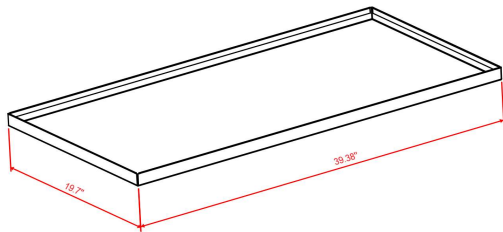

3M SINGLE DOOR STORAGE CONTAINER

PRODUCT SPECIFICATIONS	
EXTERIOR LENGTH(in)	84.33
EXTERIOR WIDTH(in)	79.57
EXTERIOR HEIGHT(in)	81.34
INTERIOR LENGTH(in)	77.76
INTERIOR WIDTH(in)	73.19
INTERIOR HEIGHT(in)	76.4
HEIGHT(in)	74.7
WIDTH(in)	49.3
FORK POCKET HEIGHT(in)	7.7
FORK POCKET WIDTH(in)	2.1
FLOOR HEIGHT(in)	3.06
FLOOR TYPE(in)	OSB-3
SQUARE FOOT(ft ²)	39.52
CUBIC FOOT(ft ³)	251.62
CAPACITIES	
SNOW LOAD(lbs/ft ²)	3686
WIND LOAD(lbs/ft ²)	3592
FLOOR CAPACITY(lbs/sqft)	51204

AVAILABLE COLOUR OPTIONS

PACKAGE DETAIL

FLAT PACK DIMENSIONS	
LENGTH(in)	84.33
WIDTH(in)	79.57
HEIGHT(in)	11.3
WEIGHT(lbs)	321.8
STACK SPECIFICATIONS	
TRANSPORTATION	40 FT HC
STACK QUANTITY	9
LENGTH(in)	79.57
WIDTH(in)	84.33
HEIGHT(in)	102
WEIGHT(lbs)	6580.7

AVAILABLE ACCESSORIES

SHELVING SYSTEM

SHELVING KIT COMPONENTS	
SHELF(pcs)	3
SHELF ARM(pcs)	6
UPRIGHTS(pcs)	2

3' SHELF	
Lenght(in)	39.38
Width(in)	1.38
Height(in)	19.7

7' SHELF	
Lenght(in)	75.12
Width(in)	1.38
Height(in)	19.7

10' SHELF	
Lenght(in)	107.1
Width(in)	1.38
Height(in)	19.7

RAMP

RAMP SPECIFICATIONS	
Lenght(in)	39.4
Width(in)	19.5
Weight(lbs)	44.1
Angle	9°