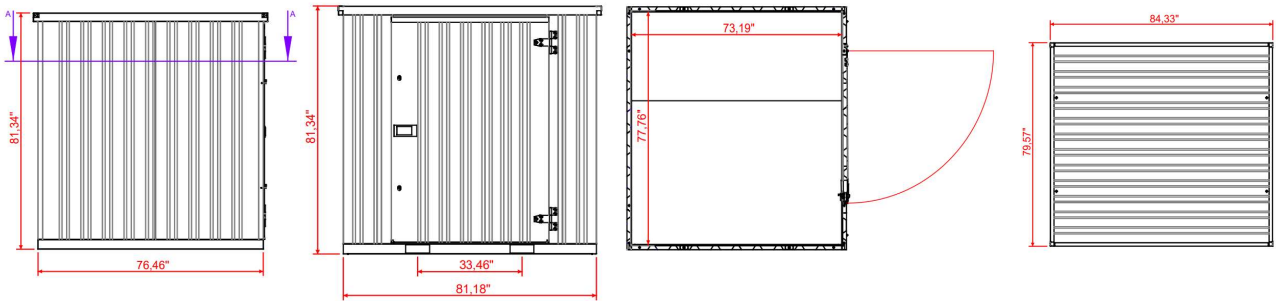

3M SINGLE DOOR STORAGE CONTAINER

PRODUCT SPECIFICATIONS	
EXTERIOR LENGTH(in)	84.33
EXTERIOR WIDTH(in)	79.57
EXTERIOR HEIGHT(in)	81.34
INTERIOR LENGTH(in)	77.76
INTERIOR WIDTH(in)	73.19
INTERIOR HEIGHT(in)	76.4
HEIGHT(in)	74.7
WIDTH(in)	49.3
FORK POCKET HEIGHT(in)	7.7
FORK POCKET WIDTH(in)	2.1
FLOOR HEIGHT(in)	3.06
FLOOR TYPE(in)	OSB-3
SQUARE FOOT(ft ²)	39.52
CUBIC FOOT(ft ³)	251.62
CAPACITIES	
SNOW LOAD(lbs/ft ²)	3686
WIND LOAD(lbs/ft ²)	3592
FLOOR CAPACITY(lbs/sqft)	51204

AVAILABLE COLOUR OPTIONS

PACKAGE DETAIL

FLAT PACK DIMENSIONS	
LENGTH(in)	84.33
WIDTH(in)	79.57
HEIGHT(in)	11.3
WEIGHT(lbs)	321.8
STACK SPECIFICATIONS	
TRANSPORTATION	40 FT HC
STACK QUANTITY	9
LENGTH(in)	79.57
WIDTH(in)	84.33
HEIGHT(in)	102
WEIGHT(lbs)	6580.7

AVAILABLE ACCESSORIES

SHELVING SYSTEM

SHELVING KIT COMPONENTS	
SHELF(pcs)	3
SHELF ARM(pcs)	6
UPRIGHTS(pcs)	2

3' SHELF	
Lenght(in)	39.38
Width(in)	1.38
Height(in)	19.7

7' SHELF	
Lenght(in)	75.12
Width(in)	1.38
Height(in)	19.7

10' SHELF	
Lenght(in)	107.1
Width(in)	1.38
Height(in)	19.7

RAMP

RAMP SPECIFICATIONS	
Lenght(in)	39.4
Width(in)	19.5
Weight(lbs)	44.1
Angle	9°