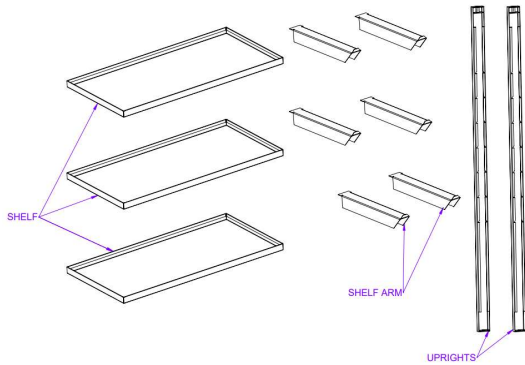

3M SINGLE DOOR STORAGE CONTAINER

PRODUCT SPECIFICATIONS	
EXTERIOR LENGTH(in)	84.33
EXTERIOR WIDTH(in)	79.57
EXTERIOR HEIGHT(in)	81.34
INTERIOR LENGTH(in)	77.76
INTERIOR WIDTH(in)	73.19
INTERIOR HEIGHT(in)	76.4
HEIGHT(in)	74.7
WIDTH(in)	49.3
FORK POCKET HEIGHT(in)	7.7
FORK POCKET WIDTH(in)	2.1
FLOOR HEIGHT(in)	3.06
FLOOR TYPE(in)	OSB-3
SQUARE FOOT(ft ²)	39.52
CUBIC FOOT(ft ³)	251.62
CAPACITIES	
SNOW LOAD(lbs/ft ²)	3686
WIND LOAD(lbs/ft ²)	3592
FLOOR CAPACITY(lbs/sqft)	51204

AVAILABLE COLOUR OPTIONS

PACKAGE DETAIL

FLAT PACK DIMENSIONS	
LENGTH(in)	84.33
WIDTH(in)	79.57
HEIGHT(in)	11.3
WEIGHT(lbs)	321.8
STACK SPECIFICATIONS	
TRANSPORTATION	40 FT HC
STACK QUANTITY	9
LENGTH(in)	79.57
WIDTH(in)	84.33
HEIGHT(in)	102
WEIGHT(lbs)	6580.7

AVAILABLE ACCESSORIES

SHELVING SYSTEM

SHELVING KIT COMPONENTS	
SHELF(pcs)	3
SHELF ARM(pcs)	6
UPRIGHTS(pcs)	2

3' SHELF	
Lenght(in)	39.38
Width(in)	1.38
Height(in)	19.7

7' SHELF	
Lenght(in)	75.12
Width(in)	1.38
Height(in)	19.7

10' SHELF	
Lenght(in)	107.1
Width(in)	1.38
Height(in)	19.7

RAMP

RAMP SPECIFICATIONS	
Lenght(in)	39.4
Width(in)	19.5
Weight(lbs)	44.1
Angle	9°