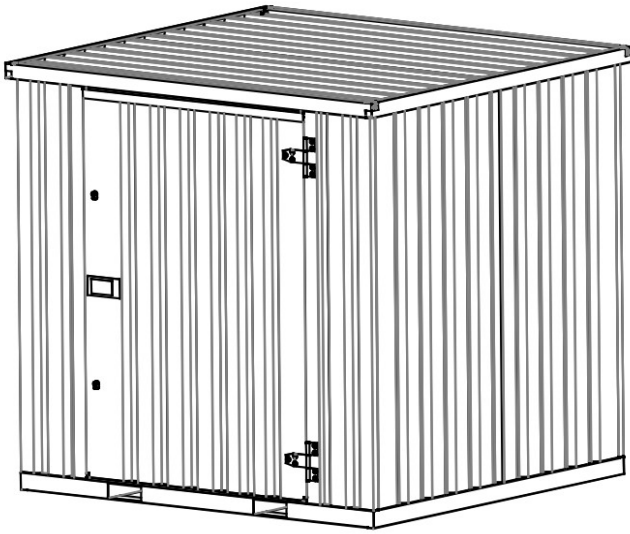

3M SINGLE DOOR STORAGE CONTAINER

PRODUCT SPECIFICATIONS	
EXTERIOR LENGTH(in)	84.33
EXTERIOR WIDTH(in)	79.57
EXTERIOR HEIGHT(in)	81.34
INTERIOR LENGTH(in)	77.76
INTERIOR WIDTH(in)	73.19
INTERIOR HEIGHT(in)	76.4
HEIGHT(in)	74.7
WIDTH(in)	49.3
FORK POCKET HEIGHT(in)	7.7
FORK POCKET WIDTH(in)	2.1
FLOOR HEIGHT(in)	3.06
FLOOR TYPE(in)	OSB-3
SQUARE FOOT(ft ²)	39.52
CUBIC FOOT(ft ³)	251.62
CAPACITIES	
SNOW LOAD(lbs/ft ²)	3686
WIND LOAD(lbs/ft ²)	3592
FLOOR CAPACITY(lbs/sqft)	51204

AVAILABLE COLOUR OPTIONS

PACKAGE DETAIL

FLAT PACK DIMENSIONS	
LENGTH(in)	84.33
WIDTH(in)	79.57
HEIGHT(in)	11.3
WEIGHT(lbs)	321.8
STACK SPECIFICATIONS	
TRANSPORTATION	40 FT HC
STACK QUANTITY	9
LENGTH(in)	79.57
WIDTH(in)	84.33
HEIGHT(in)	102
WEIGHT(lbs)	6580.7

AVAILABLE ACCESSORIES

SHELVING SYSTEM

SHELVING KIT COMPONENTS	
SHELF(pcs)	3
SHELF ARM(pcs)	6
UPRIGHTS(pcs)	2

3' SHELF	
Lenght(in)	39.38
Width(in)	1.38
Height(in)	19.7

7' SHELF	
Lenght(in)	75.12
Width(in)	1.38
Height(in)	19.7

10' SHELF	
Lenght(in)	107.1
Width(in)	1.38
Height(in)	19.7

RAMP

RAMP SPECIFICATIONS	
Lenght(in)	39.4
Width(in)	19.5
Weight(lbs)	44.1
Angle	9°